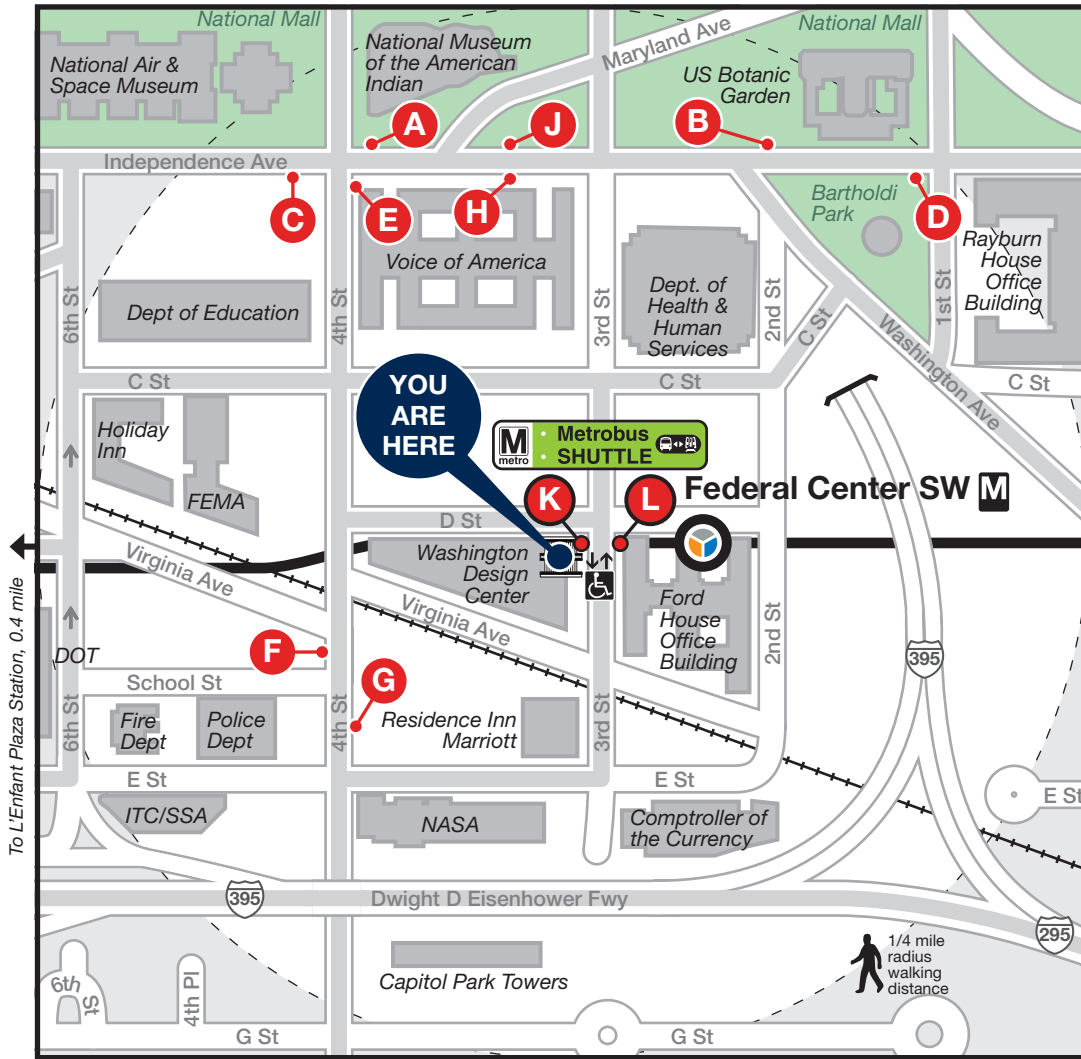

Station Vicinity Map Federal Center SW

LEGEND

- A** Bus Stop (on the street)
- A** Bus Bay (at the station)

The lettered discs on this map will help you locate the bus stop or bay near this station. Be advised the letters are not displayed on the street bus stops.

Capitol South ●●● 0.8 mile 16 mins
Turn right on 3rd St and go 2 blocks to Independence Ave, turn right and go 5 blocks to 1st St, turn right and go one block to C St.

L'Enfant Plaza ●●● 0.4 mile 8 mins
Turn left on D St and go 2 blocks to 7th St.

BUS SERVICE AND BOARDING LOCATIONS

Route	Destination	Board at
METROBUS FREQUENT SERVICE		
32 36	Pennsylvania Ave & Minnesota Ave SE	D H
32 36	Potomac Park	A B
32	Naylor Rd M	D H
36	Southern Ave M	D H

Route	Destination	Board at
METROBUS		
P6	Anacostia M	F
P6	Rhode Island Ave M	E G
MTA COMMUTER BUS		
230	Annapolis	H
250	Kent Island	H
305	Silver Spring M , Columbia	A
315	Silver Spring M , The Mall in Columbia	A
325	Silver Spring M , Columbia	A

Route	Destination	Board at
335	Clarksville	H
345	Long Gate Park & Ride	H
630	La Plata	H
725	California	H
810	Pindell	H
820	North Beach	H
830	Sunderland, Dunkirk	H
840	St. Leonard, Prince Frederick	H

Subject to change without notice. Esta información puede cambiar.